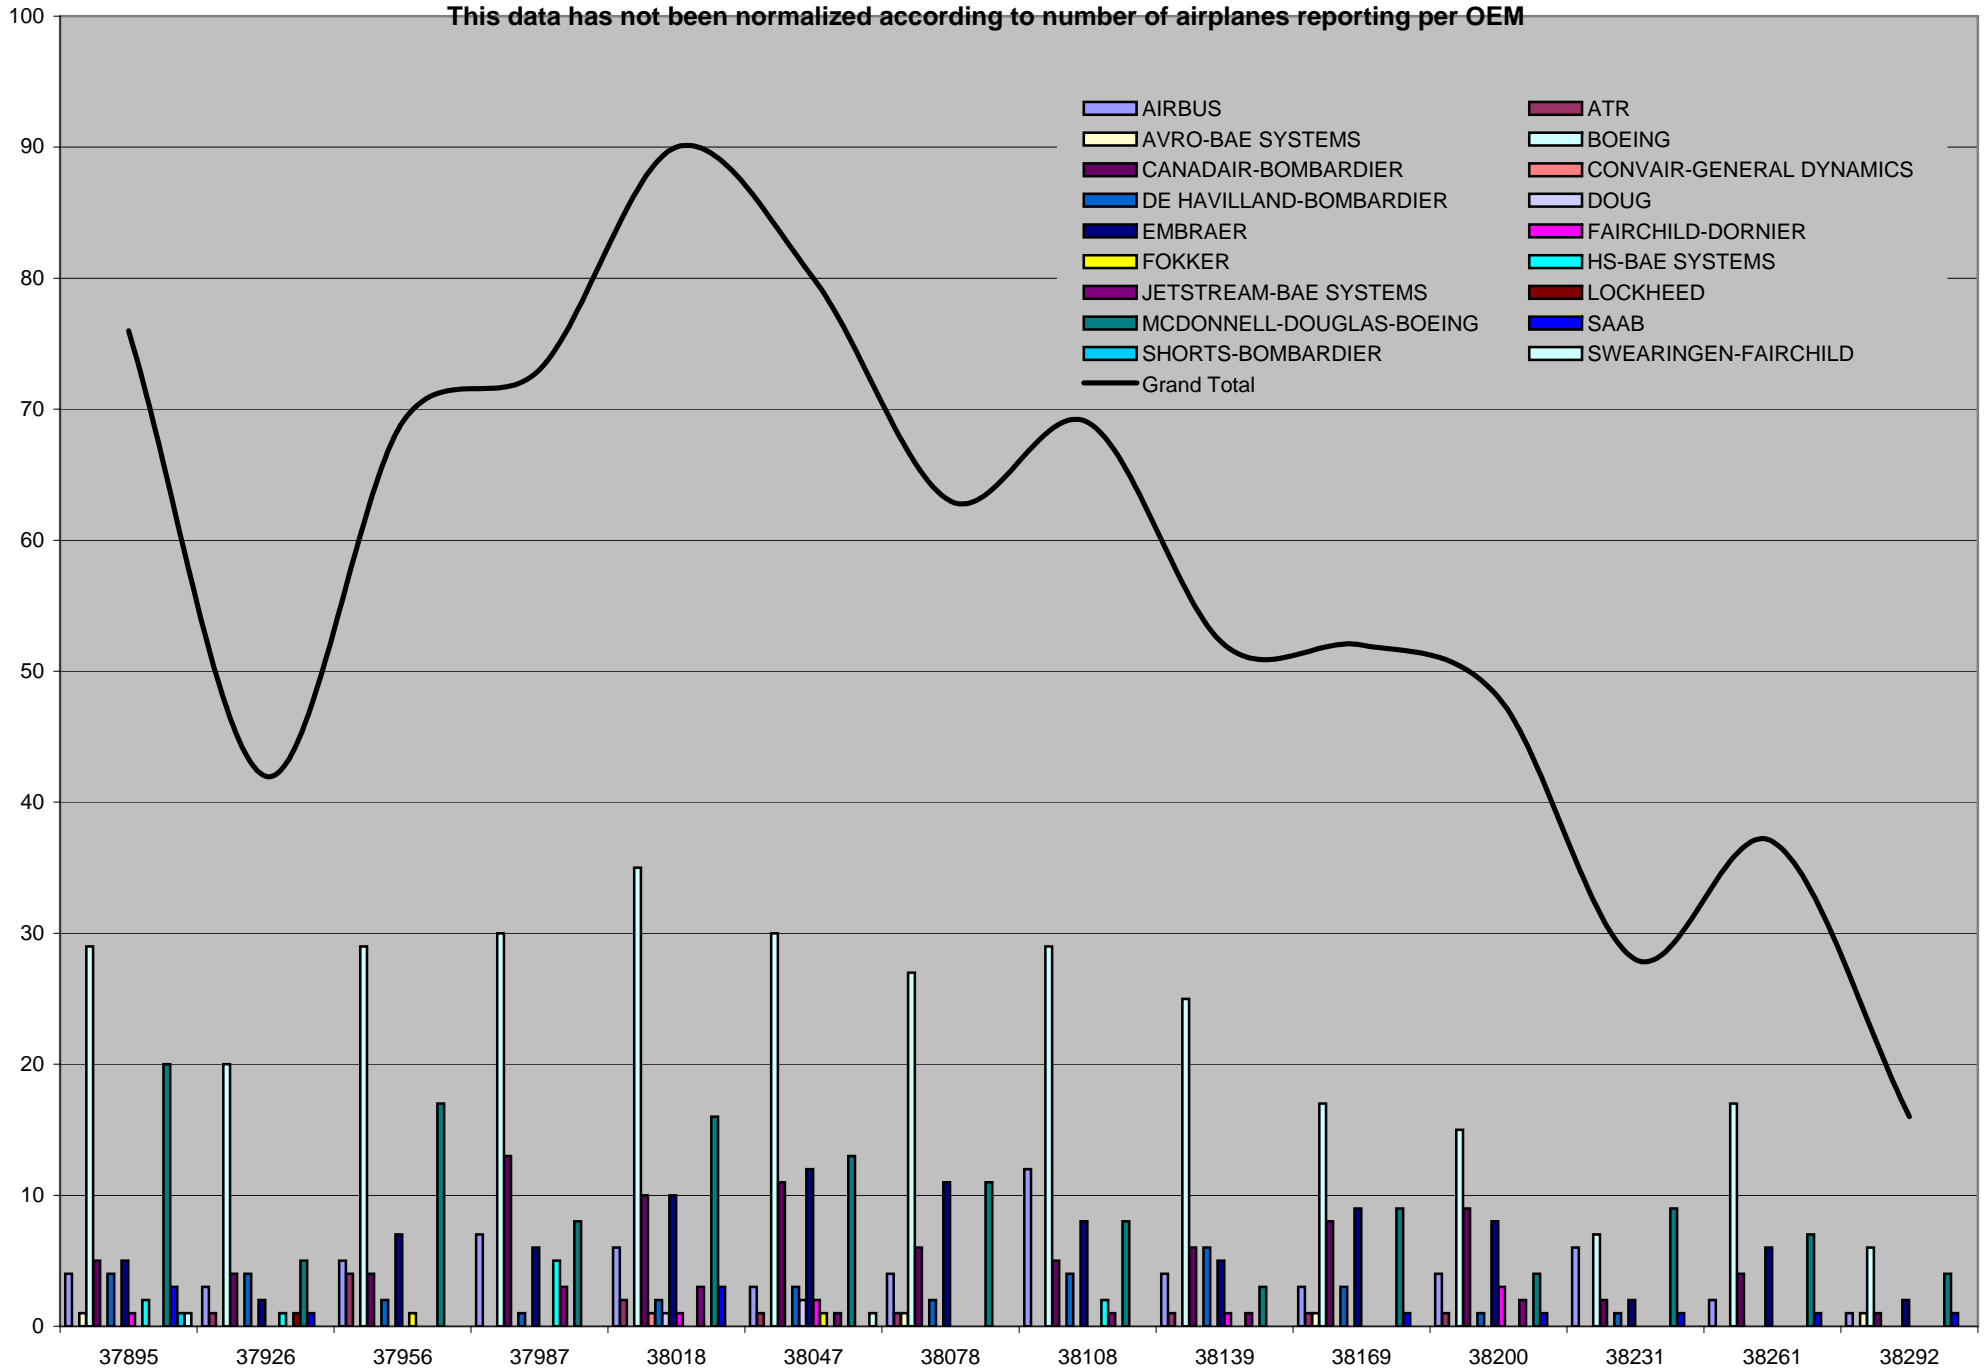

Service Difficulty Reports (SDRs) by Month and Aircraft - Wiring Reports Involving Aircraft with >30 Seats Only

This data has not been normalized according to number of airplanes reporting per OEM